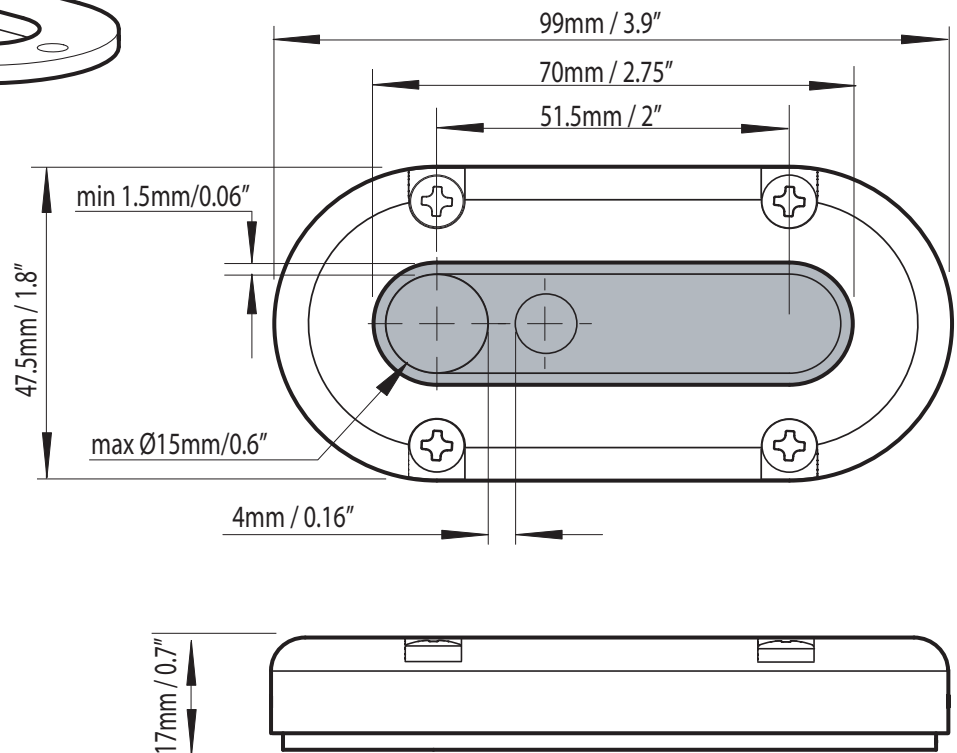

# Multi Deck Seal

For help & information  
email: [technical@scanstrut.com](mailto:technical@scanstrut.com)  
tel: +44 (0) 1803 863800

**SCANSTRUT**  
designed for life at sea