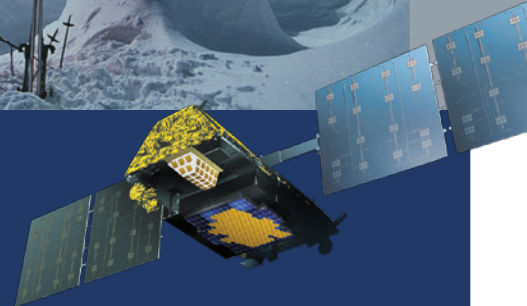

Enhanced Features

In addition to all the features you and your customers have come to expect from our trusted satellite phones, Iridium 9555 also incorporates an integrated speakerphone, SMS and email messaging capabilities, and a Mini-USB data port. It continues the evolution of satellite phones, making communication more efficient and effective for end users.

Intuitive Communications

Iridium 9555 features an intuitive user interface – making reliable communication more efficient than ever. We make it so easy, users can start making calls right out of the box, skipping the traditional learning curve.

Specifications

- Dimensions: 143 mm (L) x 55 mm (W) x 30 mm (D)
- Weight: 266g (9.4 oz)

Duration

- Standby time: Up to 30 hours
- Talk time: Up to 4 hours

Display

- 200 character illuminated graphic display
- Volume, signal and battery strength meters
- Illuminated weather-resistant keypad

Calling Features

- Integrated speakerphone
- Quick-connect to Iridium voicemail
- Two-way SMS and short email capability
- Pre-programmable International Access Code (00 or +)
- Mailbox for voice, numeric and text messages
- Selectable ring and alert tones (8 choices)

Memory

- 100 entry internal address book, with capacity for multiple phone numbers, email addresses and notes
- SIM-based address book with 155 entry capacity
- Call history retains received, missed and dialed calls

Usage Control Features

- User-configurable call timers to manage costs
- Keypad lock and PIN lock for additional security

The future is within reach

Iridium is committed to global communications reliability and performance far into the future. With first launch scheduled for 2015, Iridium's next generation satellite constellation will provide a platform for continued innovation, as well as ongoing support for all existing Iridium-enabled solutions. Rest assured, Iridium NEXT's backward compatibility will ensure Iridium 9555 continues to put advanced personal communications in your grasp – for years to come.